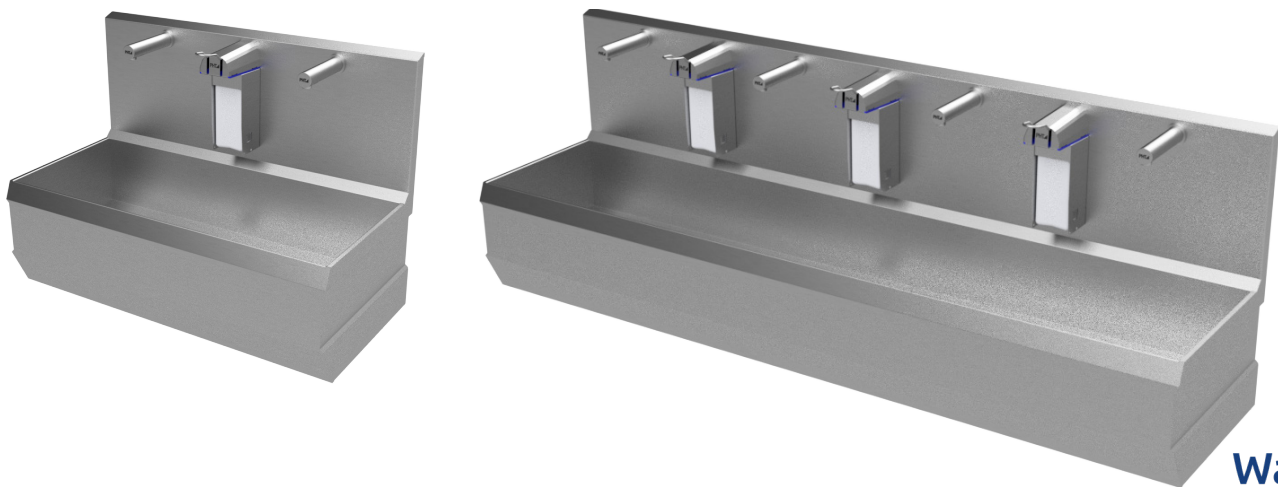

Illustrations - further versions:

Name: PHT-hand cleaning trough WashX Type 33120
Article number: HI01-00021-TL1A00

Name: PHT-hand cleaning trough WashX Type 33140
Article number: HI01-00023-TL3A00

Illustrations may vary.
Technical changes and errors excepted.

Revisionsstand V 1.0 | 06.2024