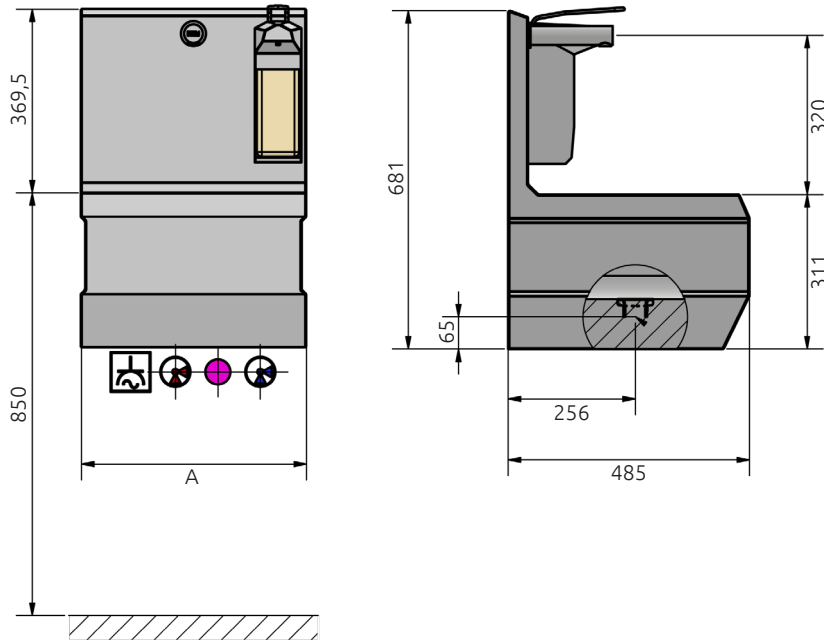

(Water inlet, siphon, sealing and small parts and battery not included)

Technical data

Material	Stainless steel 1.4301
Mains connection	230 V (1/N/PE), 0,02 kW
Battery operation (optional)	9V DC
Pipe pressure	3-8 bar
Protection class	IP 54
Water disposal connection	R 1 1/2"

Media connections:

1/2" a hot water	max. +70 °C, 3-8 bar
1/2" a cold water	3-8 bar
Mixed water (optional)	approx. 38 °C, 3-8 bar

Type-specific data:

	Washing areas	External dimensions
		W x D x H (in mm)
Type 33110	1	452 x 485 x 681
Type 33120	2	950 x 485 x 681
Type 33130	3	1460 x 485 x 681
Type 33140	4	1970 x 485 x 681

Connection drawing | Type 33110:

Type description	Width, dimension A
Type 33110	452
Type 33120	950
Type 33130	1460
Type 33140	1970

Dimensions in mm

Options:

- Media supply from above
- Pedestals with and without internal pipework
- Instantaneous water heater can be integrated under the basin and trough body
- Remote for controlling the sensor range / hygiene rinsing interval