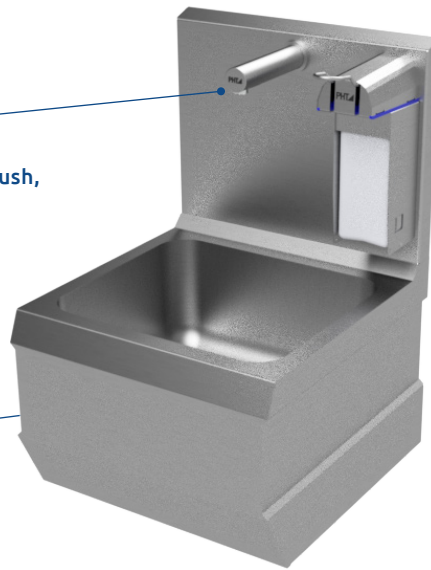

Automatic hygiene flush,
self-adjusting sensor

Optional remote to control the sensor
range / hygiene flush interval

Flexible
power supply

Name: PHT-hand cleaning Basin WashX Typ 33110
Article number: HI01-00020-TLRA00

*Illustrations may vary.
Technical changes and errors excepted.*

PHT-hand cleaning basins and troughs WashX InnovationX for your hygiene safety...

- Automatic hygiene flush:
 - Interval time adjustable, 0-72 hours (only in conjunction with optional remote control)
 - Factory setting: 72 hours
 - adjustable in steps of 12 hours
 - Flushing time: 30 sec.
- Self-adjusting sensor
- Power supply can be used flexibly (mains or battery operation)
 - 230 V/50-60 Hz
 - 9V battery operation (battery not included)

Equipment features:

- Depending on version with 1-4 outlet fittings
- PHT dispenser Liquid1000 made of stainless steel on the rear wall of the basin
- Contactless sensor control in the outlet tap
- Generously dimensioned, hygiene-optimized basin body
- Thermal mixing valve, can be used for thermal disinfection up to 70 °C, incl. backflow preventer
- Wall mounting rail (easy to install)

Connection drawing | Type 33110:

Type description	Width, dimension A
Type 33110	452
Type 33120	950
Type 33130	1460
Type 33140	1970

Dimensions in mm

Options:

- Media supply from above
- Pedestals with and without internal pipework
- Instantaneous water heater can be integrated under the basin and trough body
- Remote for controlling the sensor range / hygiene rinsing interval